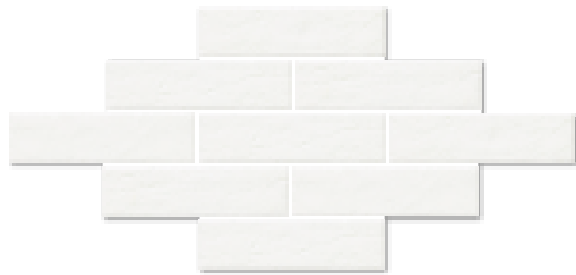

SCANDIANO

bianco / beige / brown / ochra / rosso / nero