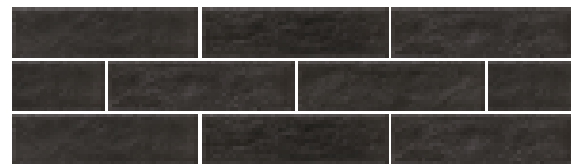

SCANDIANO

bianco / beige / brown / ochra / rosso / nero