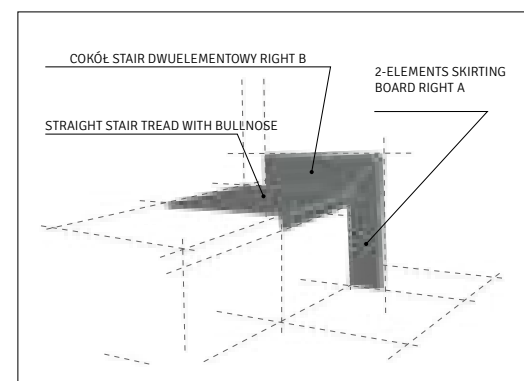

assembly scheme of 2-elements skirting boards