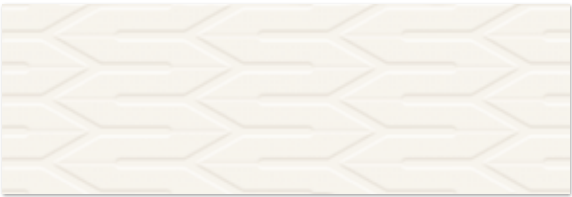

elements connected with the collection

LIVIA BIANCO GLOSSY 25×75

NIGHTWISH

bianco / green / blue / navy green / navy blue

25x75

NIGHTWISH BIANCO STRUCTURE A MATT 25x75

NIGHTWISH BIANCO STRUCTURE B MATT 25x75