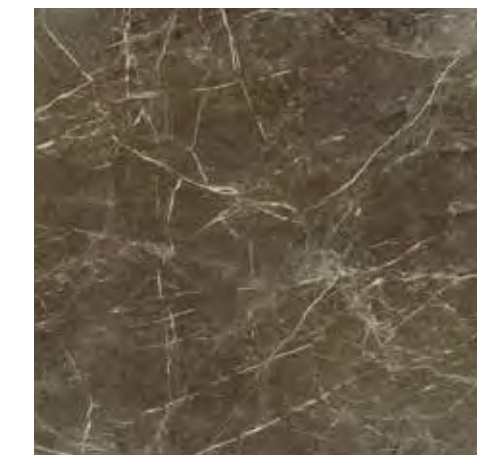

STONE MATTER BEIGE GLOSSY CUT MOSAIC 28,1×30,1

STONE MATTER GRYS GLOSSY CUT MOSAIC 28,1×30,1

floor tiles used in the arrangement

MATTER GRYS MATT 59,8×59,8

PEI 4
6000

MATTER BROWN MATT 59,8×59,8

PEI 3
750

WOOD LOVE