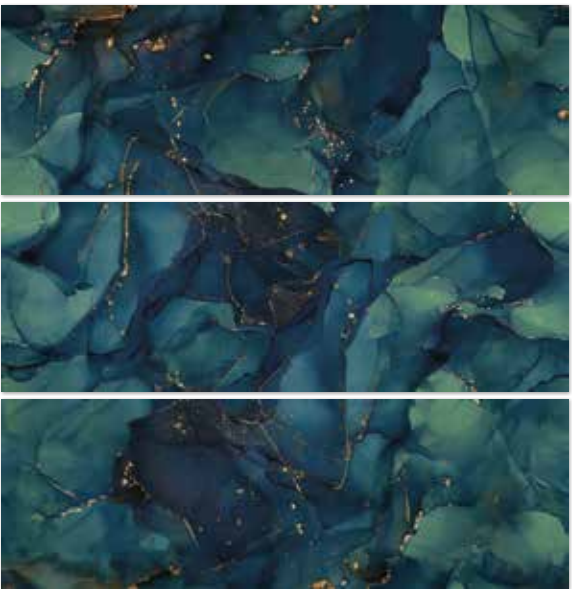

elements connected with the collection

LIVIA BIANCO GLOSSY 25×75

NIGHTWISH

bianco / green / blue / navy green / navy blue

25x75

NIGHTWISH BIANCO STRUCTURE A MATT 25x75

NIGHTWISH BIANCO STRUCTURE B MATT 25x75