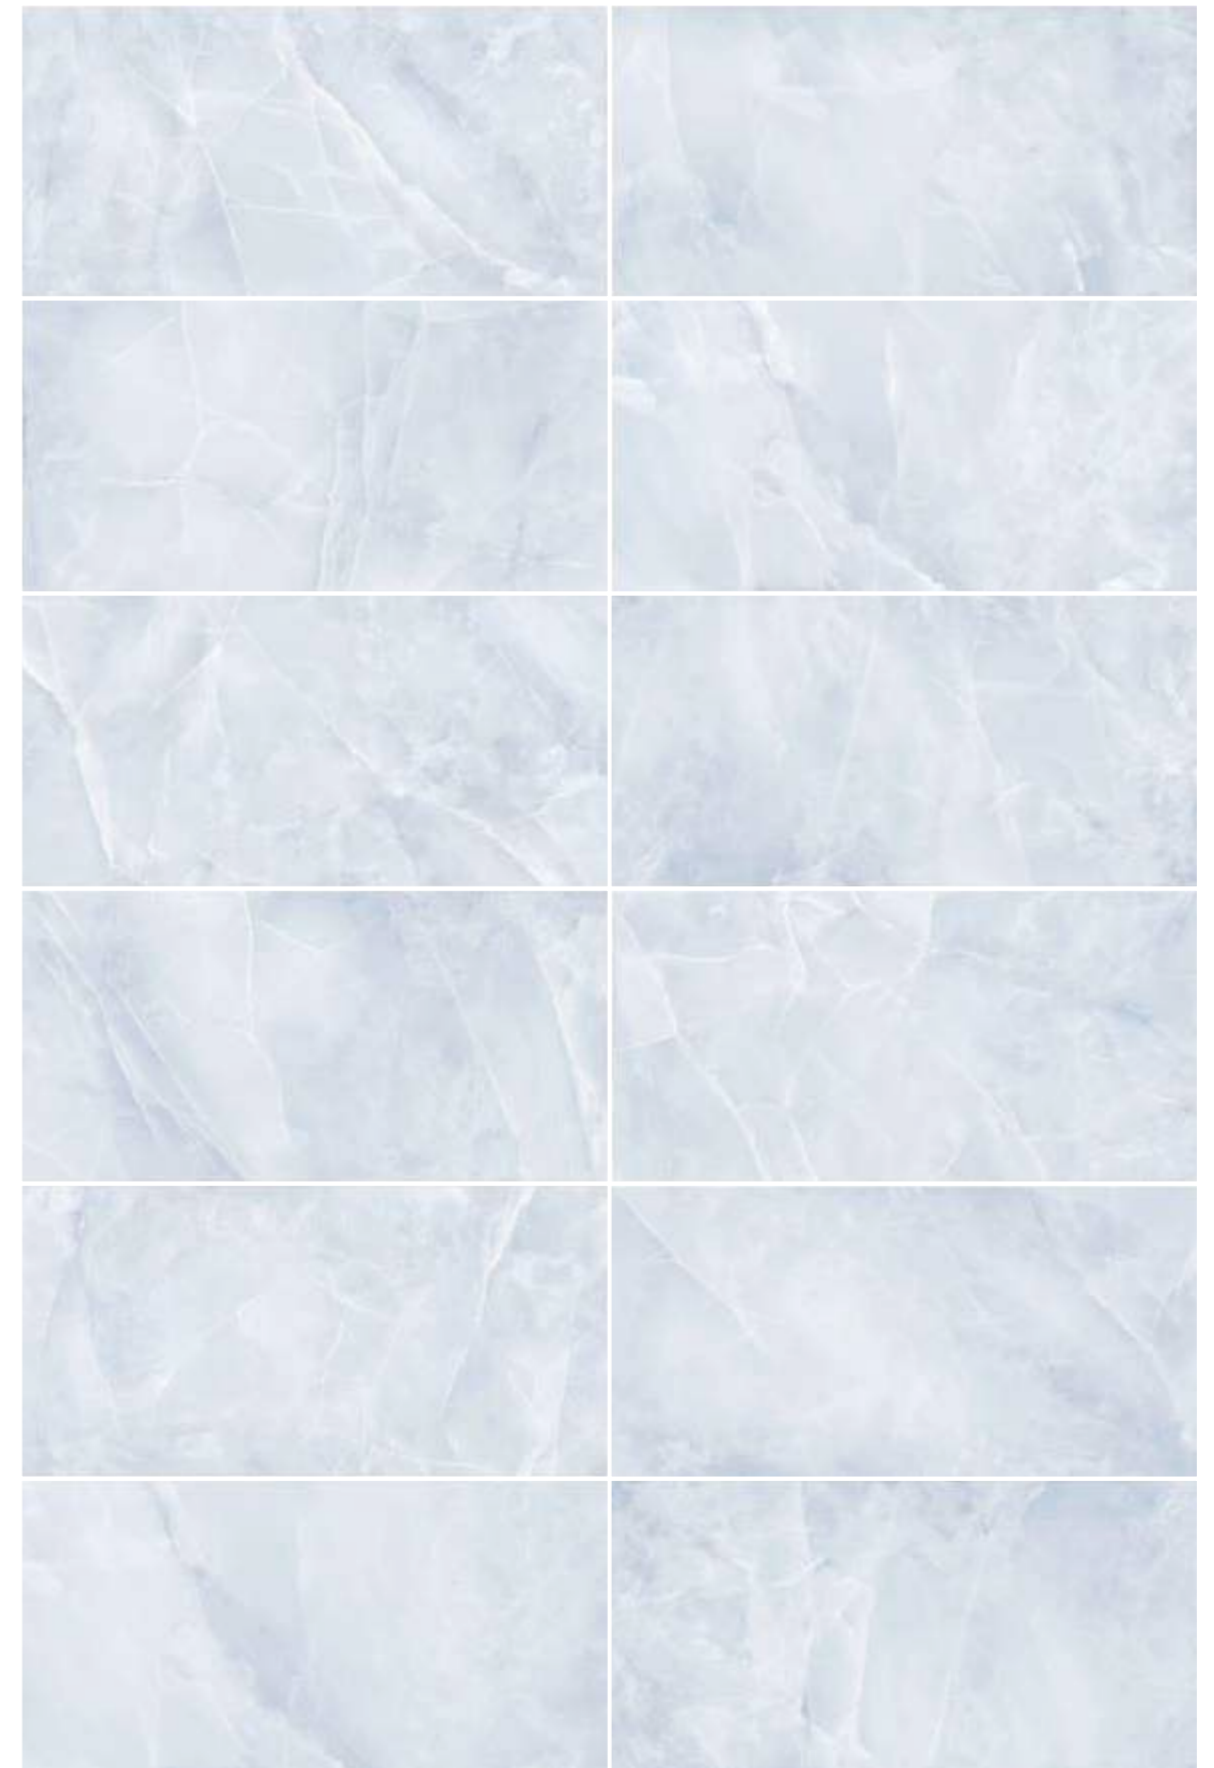

18 different graphics

Design composition: **Onix Blue** 59x119 / 23,2x46,8"