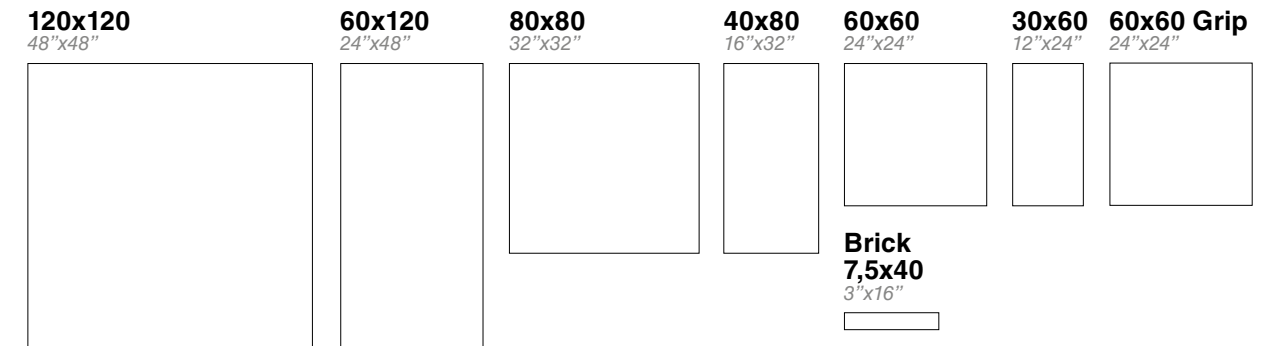

CF Cotton CF Concrete CF Sand CF Mud CF Ocean CF Light CF Dark