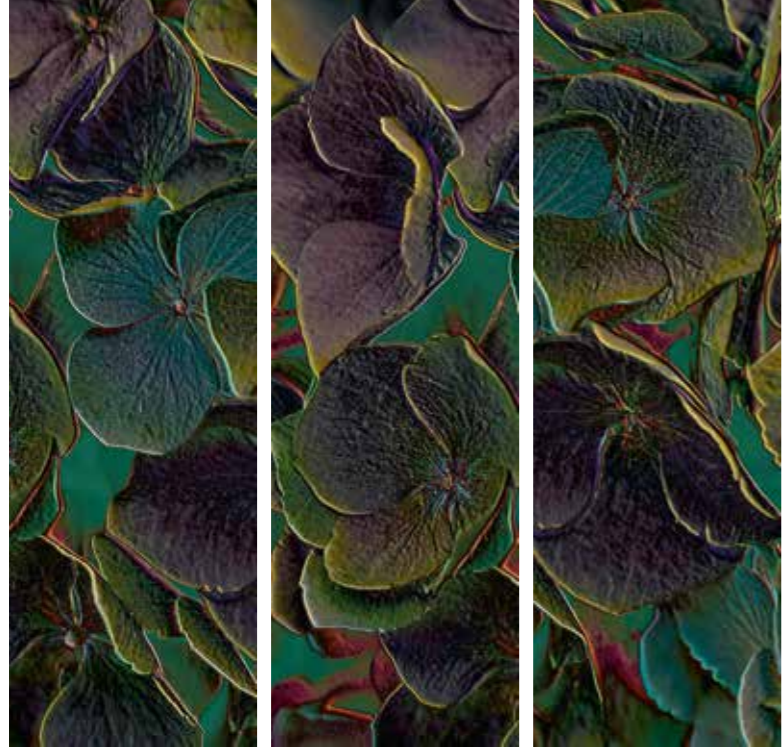

Beyaz / Snow

3'lü Set Çiçek Dekor / Floral Decor Set